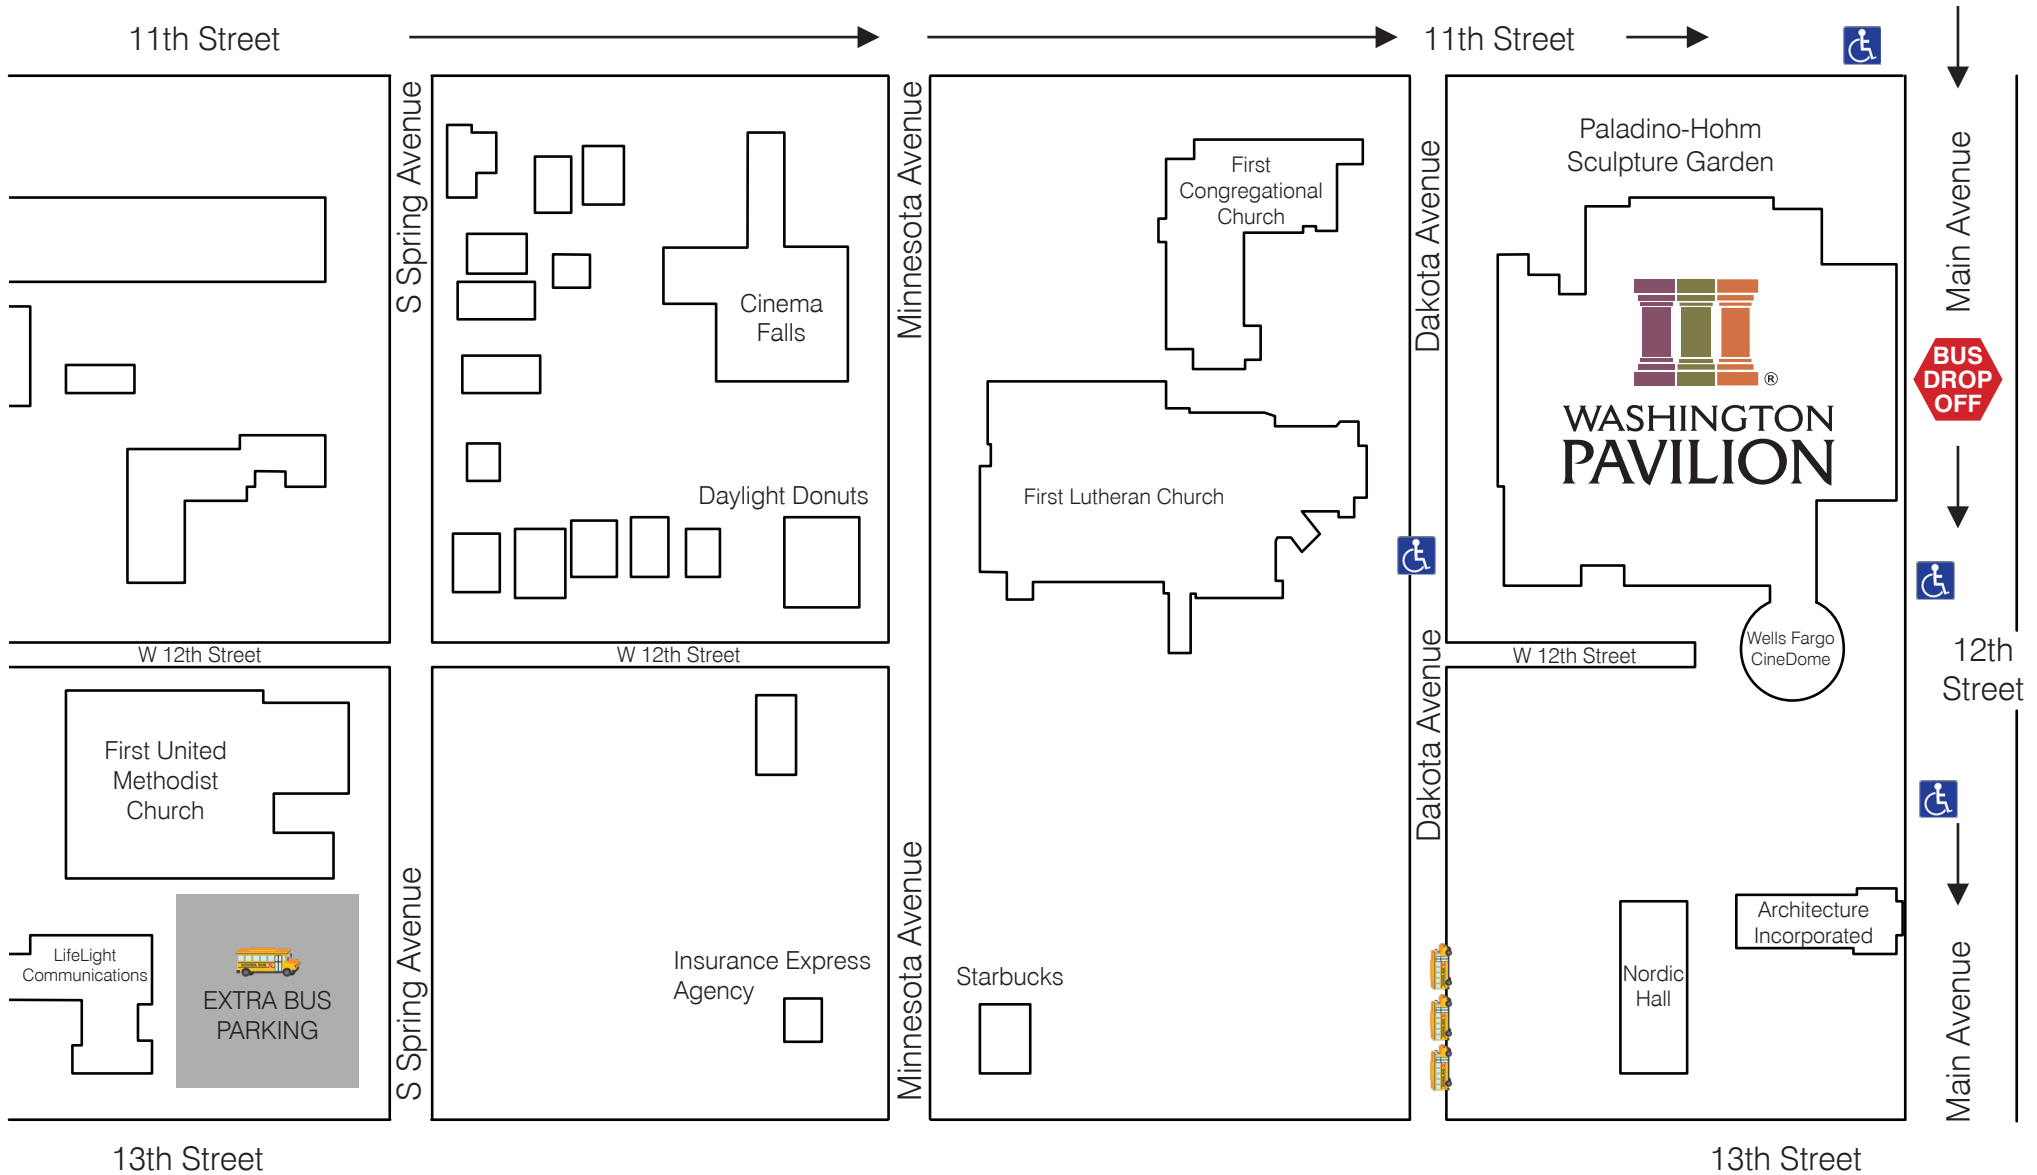

Washington Pavilion Bus Parking Map

Legend

- One Way Traffic
- Bus Parking
- Drop off students here

Experience *Your* Washington Pavilion
 605.367.6000 | washingtonpavilion.org