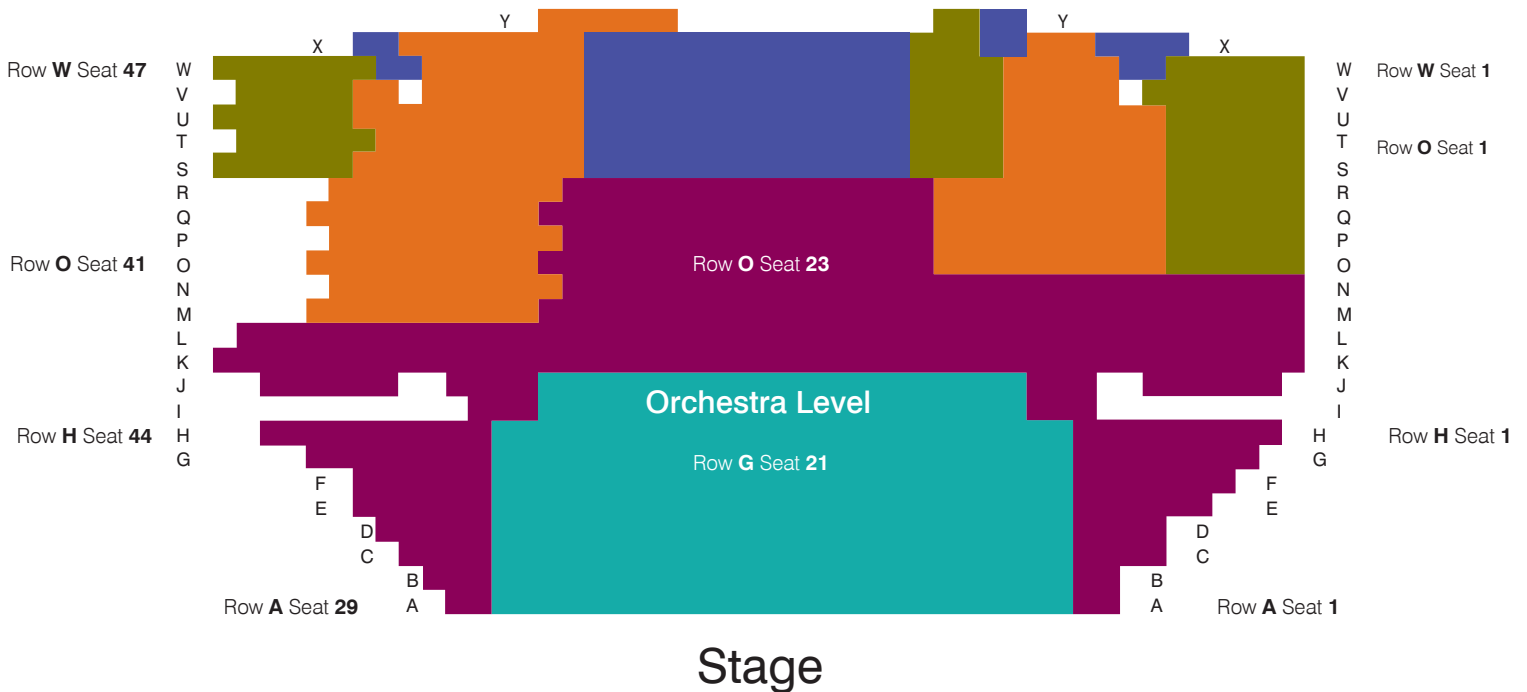

Pavilion Performance Series Subscription Seat Prices

Prices include tax.

Mary W. Sommervold Hall

See map above. Note: Seats 20–25 are the most central except for the first five rows of the Orchestra level.